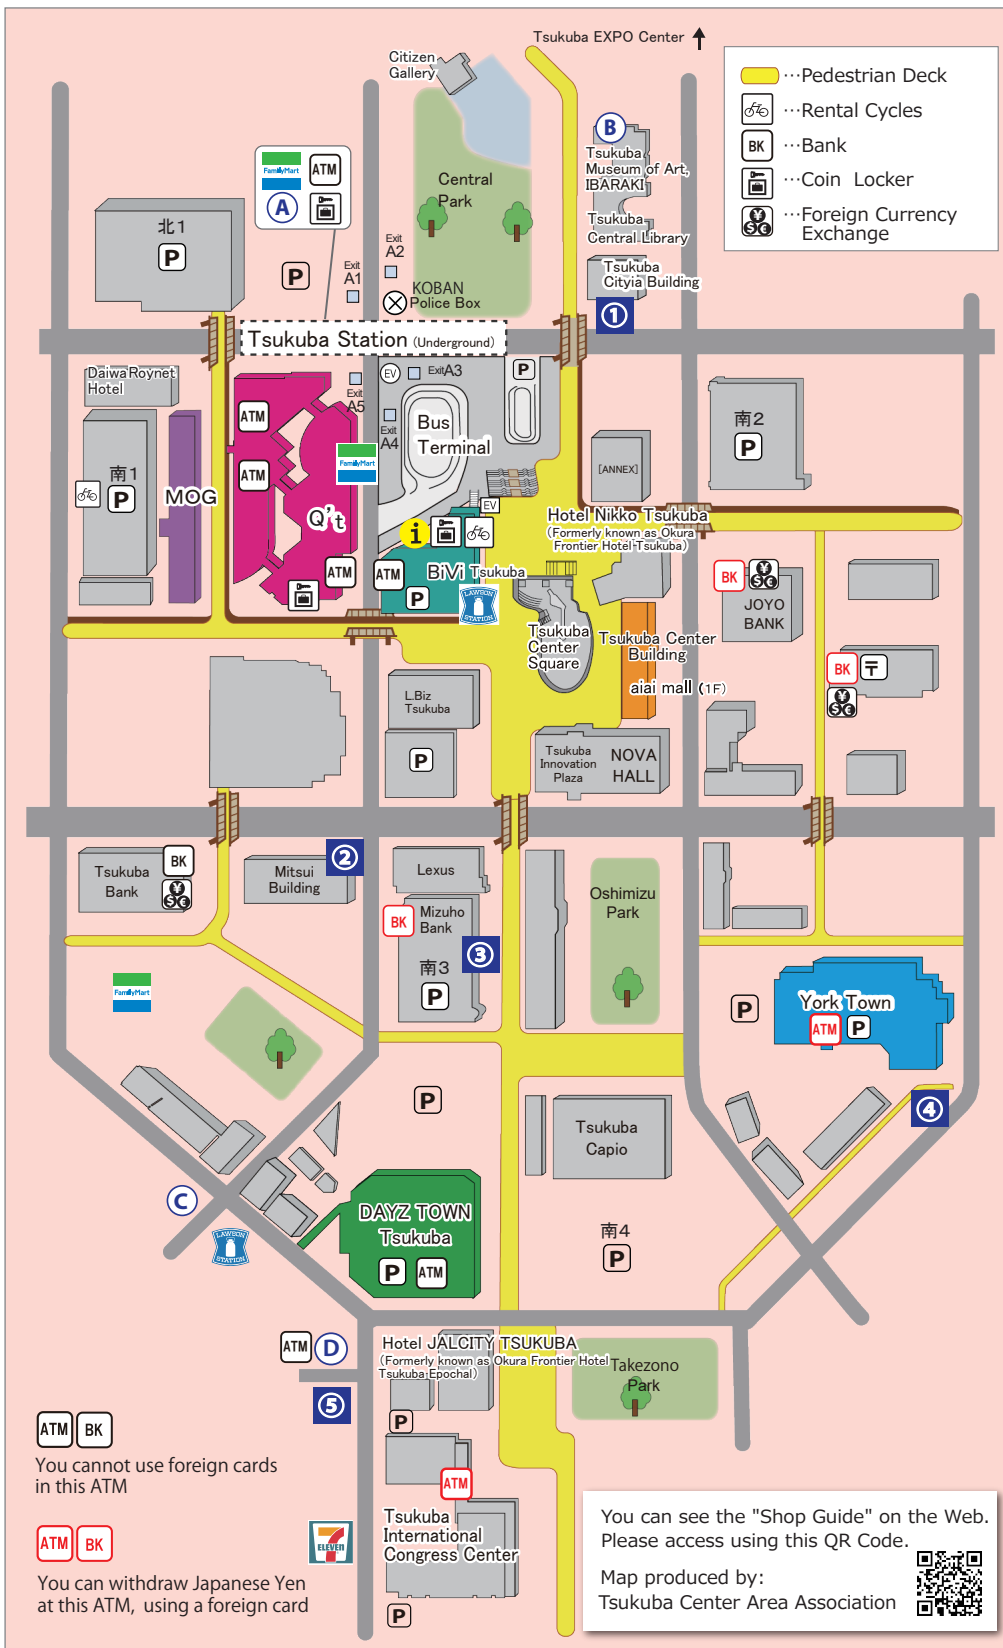

Shop Guide

around Tsukuba Station

Information updated April 1, 2020.
Please note that any changes after that are not reflected.

Information..... **BiVi1F**

Tourist Office · Rental Cycles

Bus Ticket Office

Local Souvenir Shops	Made In Tsukuba.....	A
	Tsukuba-shi Bussankan.....	A
	Museum Shop 「a」.....	B
	Keisei Department Store..... (Tsukuba shop)	Q' t2F
	Plechef.....	Q' t1F
	Tsukuba sweets.....	Q' t1F
	Kantetsu Create (Tsukuba shop).....	BiVi1F
La Cote d'Azure.....	C	

Book-store	Libro.....	Q' t2F
------------	------------	---------------

Drug Stores	Kokumin.....	Q' t1F
	Matsumoto Kiyoshi.....	York Town1F
	Sun Drug.....	DAYZ TOWN1F
Welcia.....	D	

100 Yen Shops	WATTS with.....	MOG1F
	Illusie 300..... (300 Yen shop)	Q' t1F
	Daiso.....	York Town1F

Stationery	Loft.....	Q' t3F
------------	-----------	---------------

Clothing	Q't.....	Q' t 1F/2F/3F
	GAP/GAP Kids,ABC-MART adidas Brand Core Store Ladies Fashion Fasion Goods	

Outdoor	Active Outdoor Town.....	Q' t 3F
	Columbia Sportwear Mountain Hardware mont-bell , Namche Bazar LOGOS Shop	

Super markets	York Benimaru.....	York Town1F
	Seiyu.....	DAYZ TOWN1F

Grocery Stores	Plechef (specialty food store) ...	Q' t1F
	Wakuwaku Hiroba..... (vegetables)	Q' t1F

Travel Agencies	HIS.....	MOG1F
	JTB.....	MOG1F