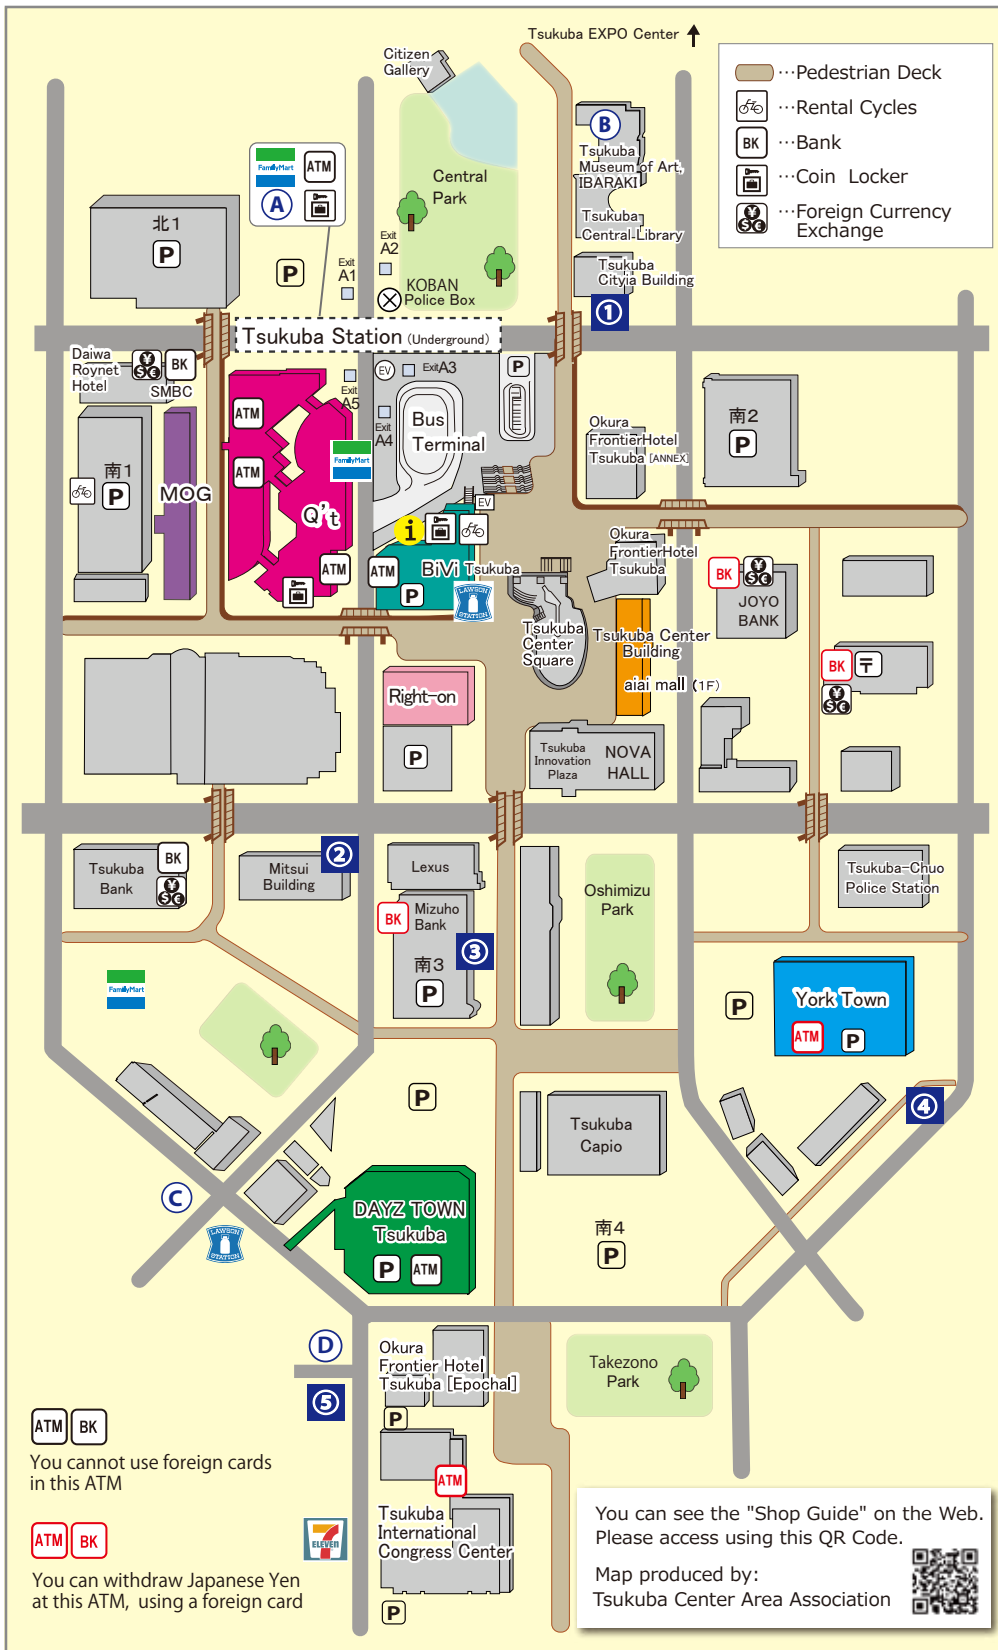

Shop Guide

around Tsukuba Station

Information updated June 25, 2018.
Please note that any changes after that are not reflected.

Information..... **BiVi1F**

Tourist Office • Rental Cycles

Bus Ticket Office

ATM BK
You cannot use foreign cards in this ATM

ATM BK
You can withdraw Japanese Yen at this ATM, using a foreign card

You can see the "Shop Guide" on the Web.
Please access using this QR Code.
Map produced by:
Tsukuba Center Area Association

Local Souvenir Shops	Made In Tsukuba.....	A
	Tsukuba-shi Bussankan.....	A
	Keisei Department Store... (Tsukuba shop)	Q' t2F
	Plechef.....	Q' t1F
	Tsukuba sweets.....	Q' t1F
	Museum Shop 「a」.....	B
La Cote d'Azure.....	C	

Book-store	Libro.....	Q' t2F
------------	------------	---------------

Drug Stores	Kokumin.....	Q' t1F
	Matsumoto Kiyoshi.....	York Town1F
	Sun Drug.....	DAYZ TOWN1F
	Welcia.....	D

100 Yen Shops	WATTS with.....	MOG1F
	Illusie 300..... (300 Yen shop)	Q' t1F
	Daiso.....	York Town1F

Florists	Matsusho Kadan.....	aiai mall
	Daiichi Kadan.....	Q' t1F

Super markets	York Benimaru.....	York Town1F
	Seiyu.....	DAYZ TOWN1F

Grocery Stores	Plechef (specialty food store) ...	Q' t1F
	Wakuwaku Hiroba..... (vegetables)	Q' t1F